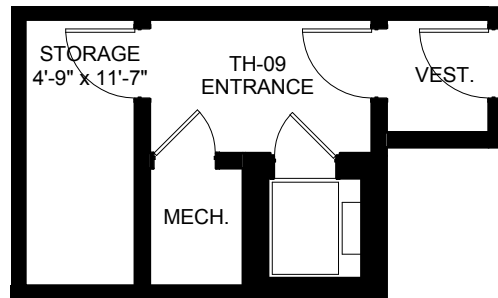

SUITE TH-09

THREE BEDROOM + DEN / 2232 SQUARE FEET

Parking

Lower

Upper