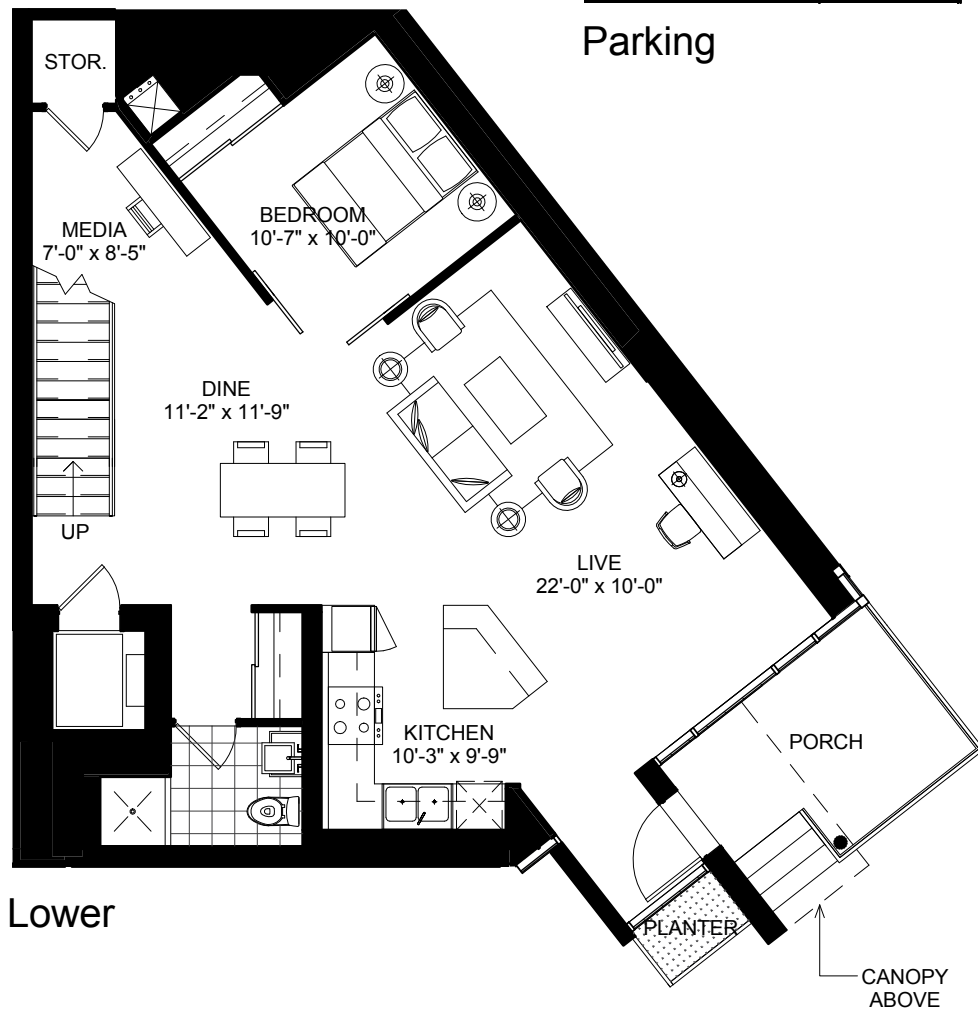

SUITE TH-09

THREE BEDROOM + DEN / 2232 SQUARE FEET

Parking

Lower

Upper