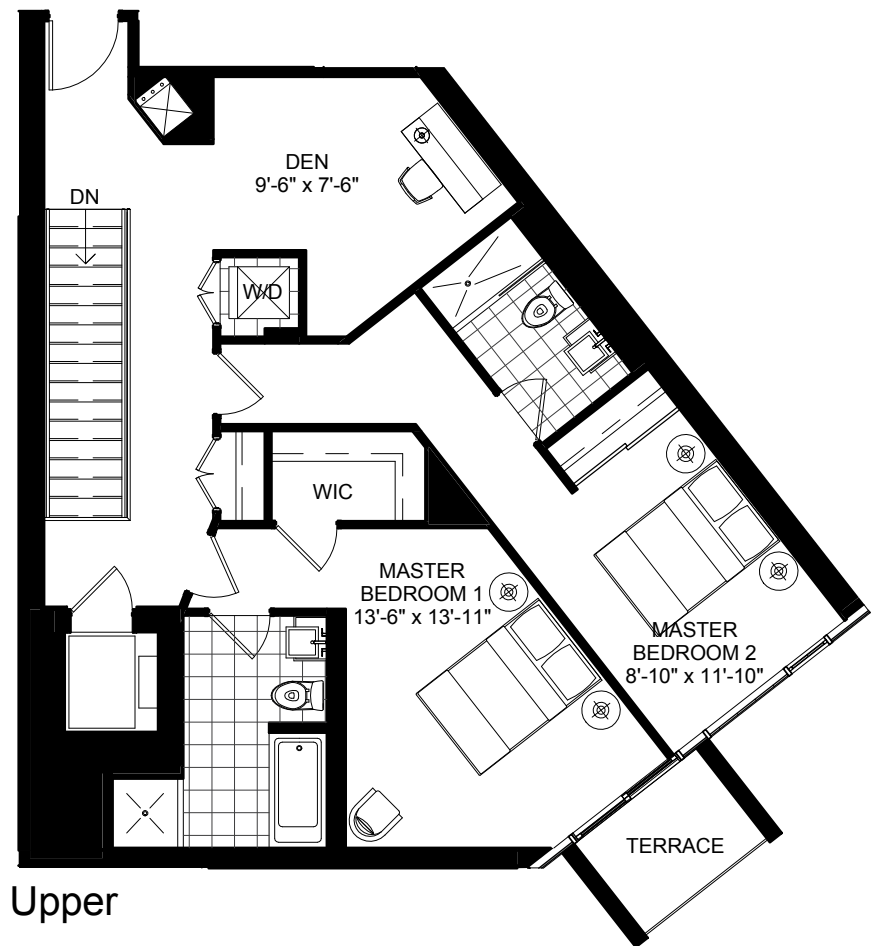

SUITE TH-09

THREE BEDROOM + DEN / 2232 SQUARE FEET

Parking

Lower

Upper