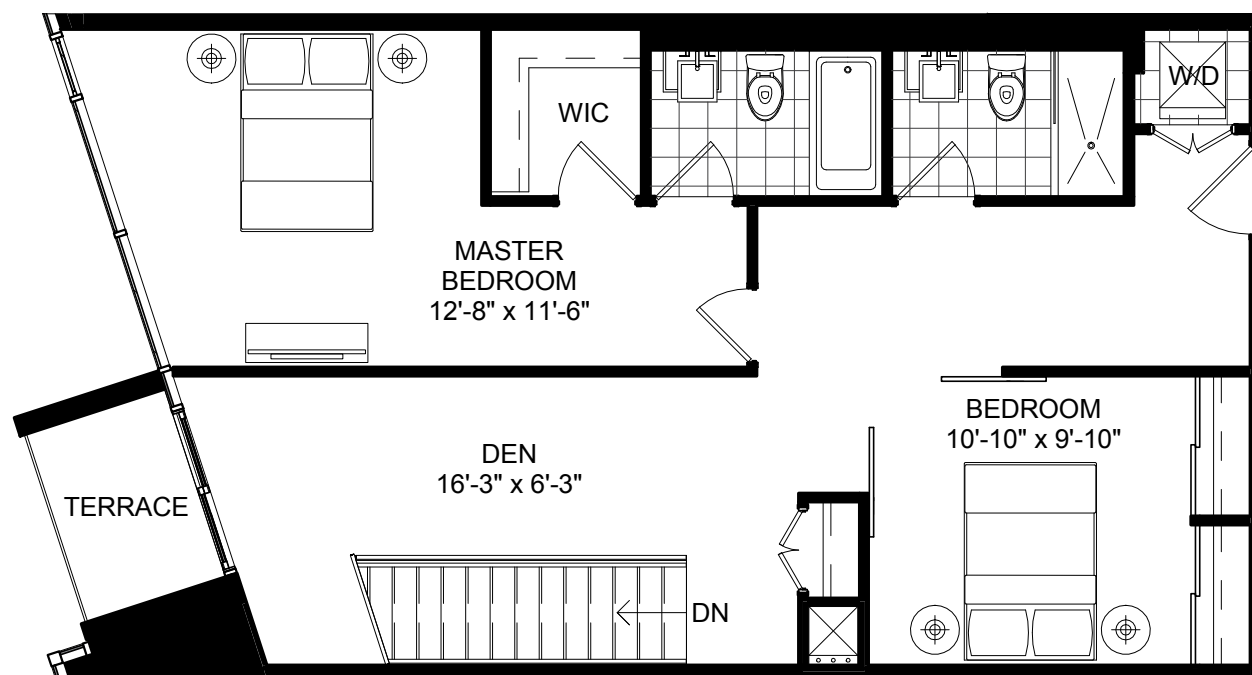

SUITE TH-06

TWO BEDROOM + DEN / 1362 SQUARE FEET

Lower

Upper