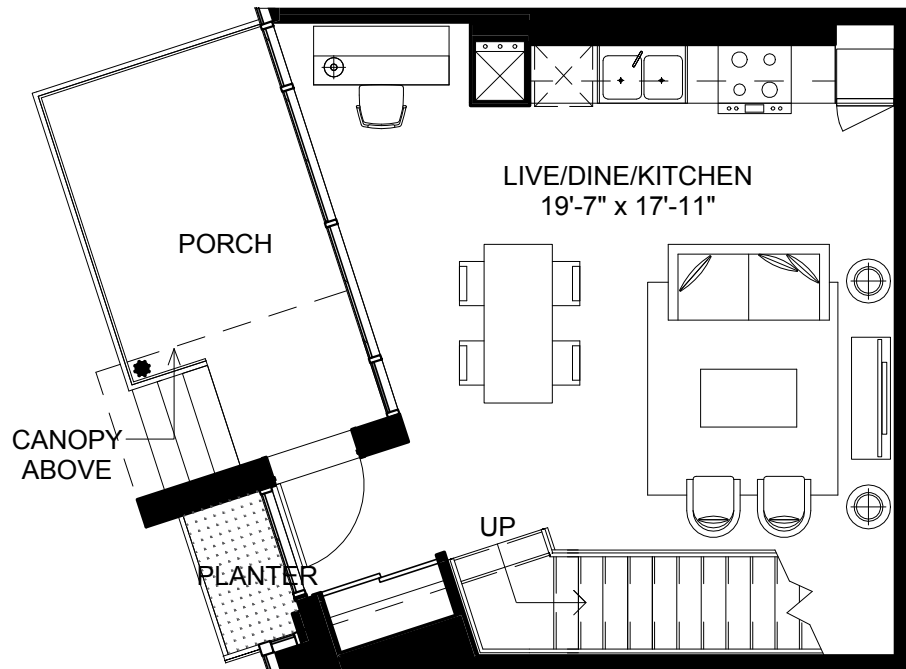

SUITE TH-06

TWO BEDROOM + DEN / 1362 SQUARE FEET

Lower

Upper