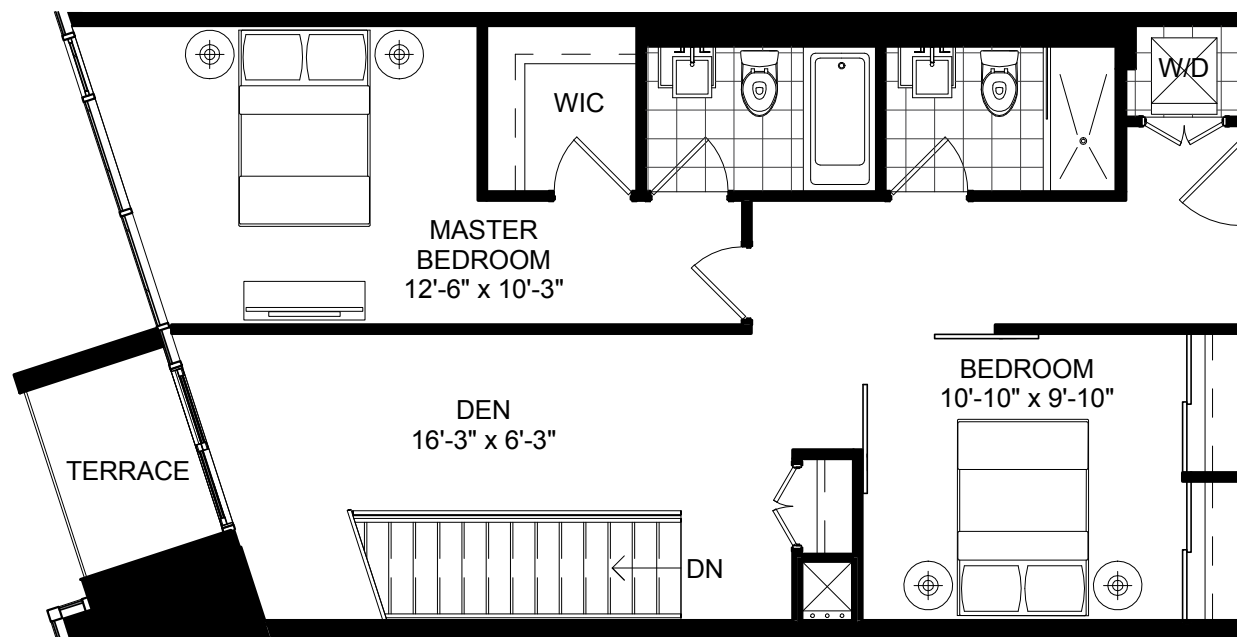

SUITE TH-05

TWO BEDROOM + DEN / 1269 SQUARE FEET

Lower

Upper