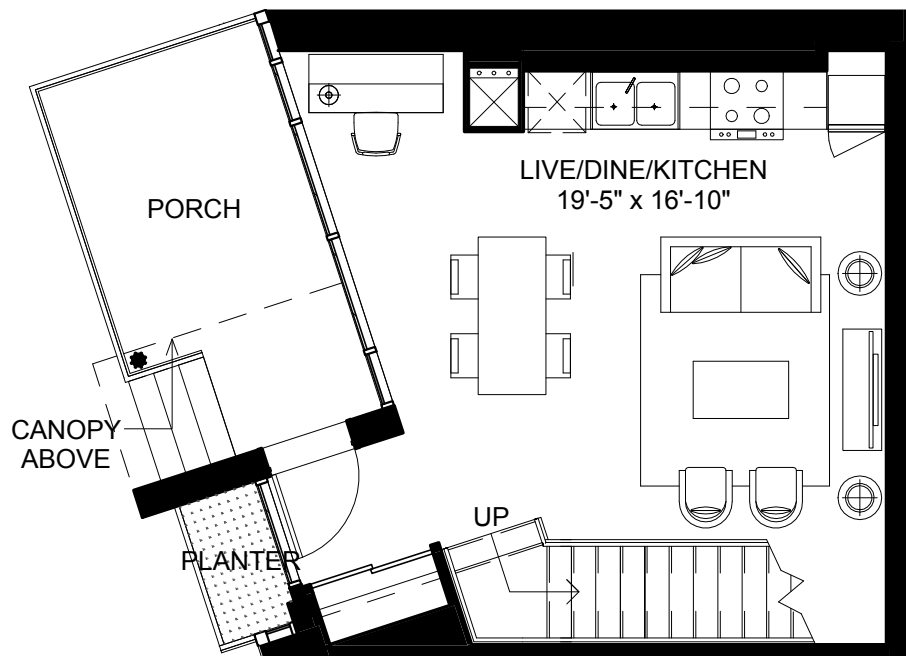

SUITE TH-05

TWO BEDROOM + DEN / 1269 SQUARE FEET

Lower

Upper