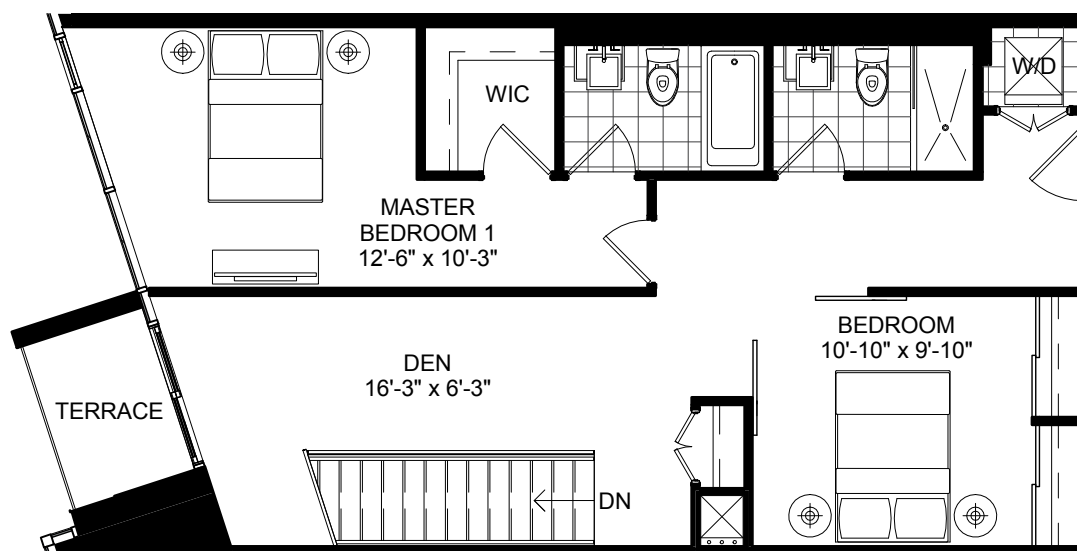

SUITE TH-04

THREE BEDROOM + DEN / 1532 SQUARE FEET

Lower

Upper