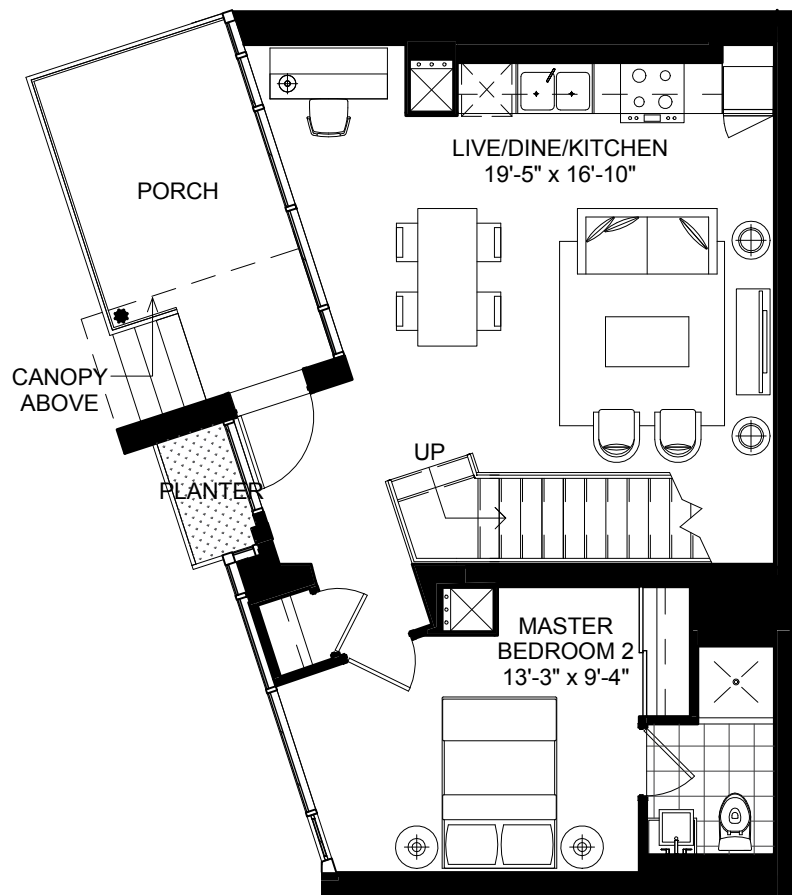

SUITE TH-04

THREE BEDROOM + DEN / 1532 SQUARE FEET

Lower

Upper