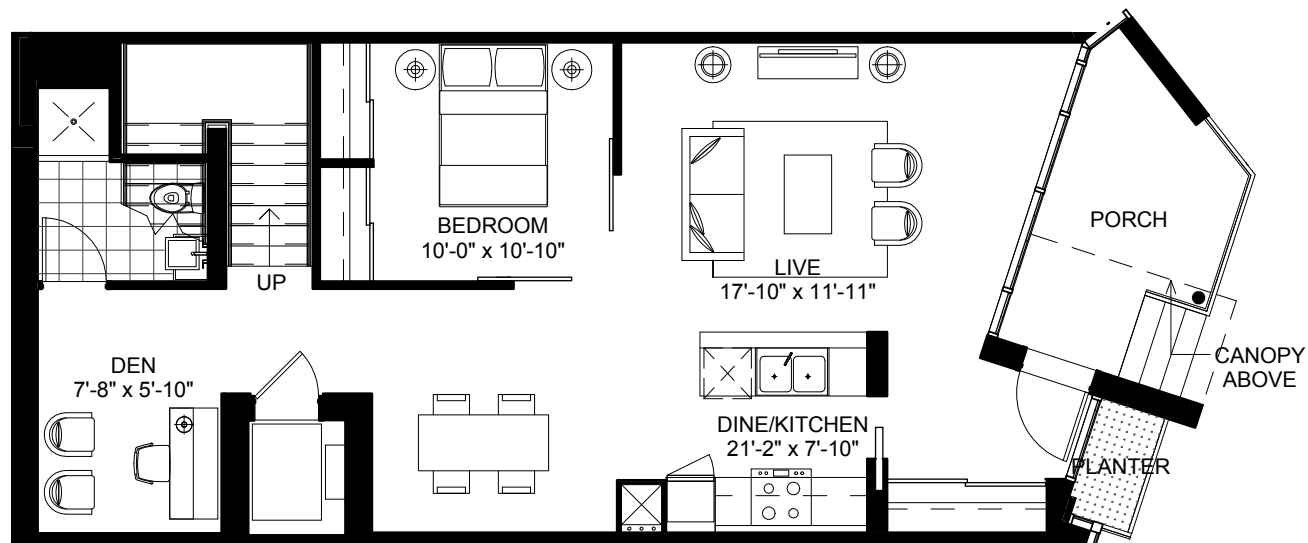

SUITE TH-01

THREE BEDROOM + DEN / 1945 SQUARE FEET

Parking

Lower

Upper