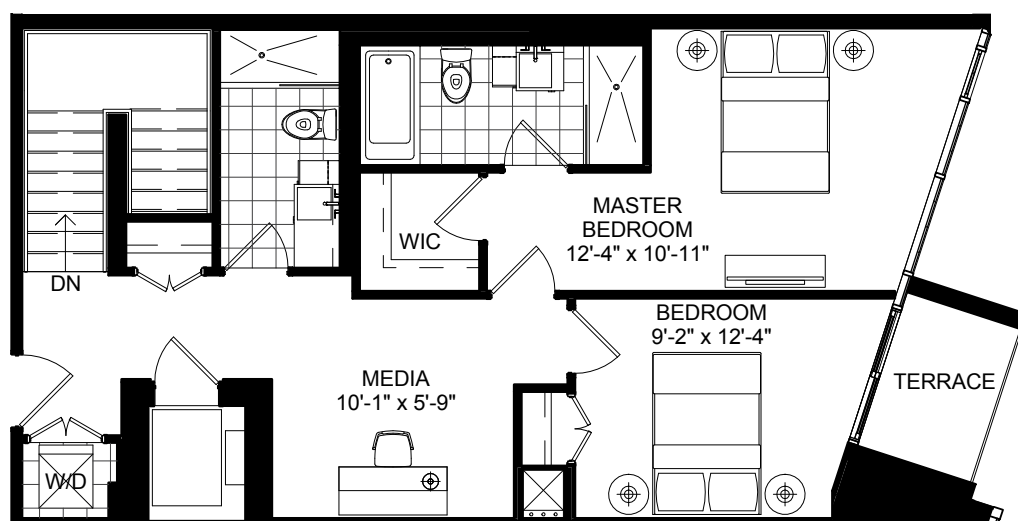

SUITE TH-01

THREE BEDROOM + DEN / 1945 SQUARE FEET

Parking

Lower

Upper