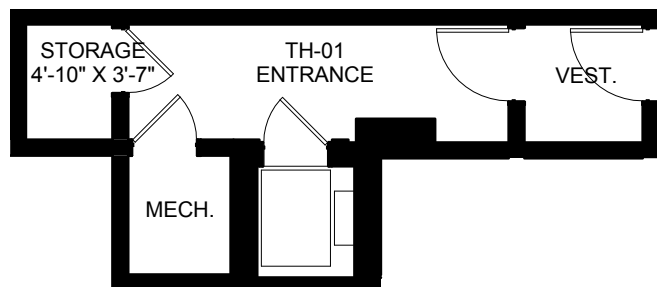

SUITE TH-01

THREE BEDROOM + DEN / 1945 SQUARE FEET

Parking

Lower

Upper