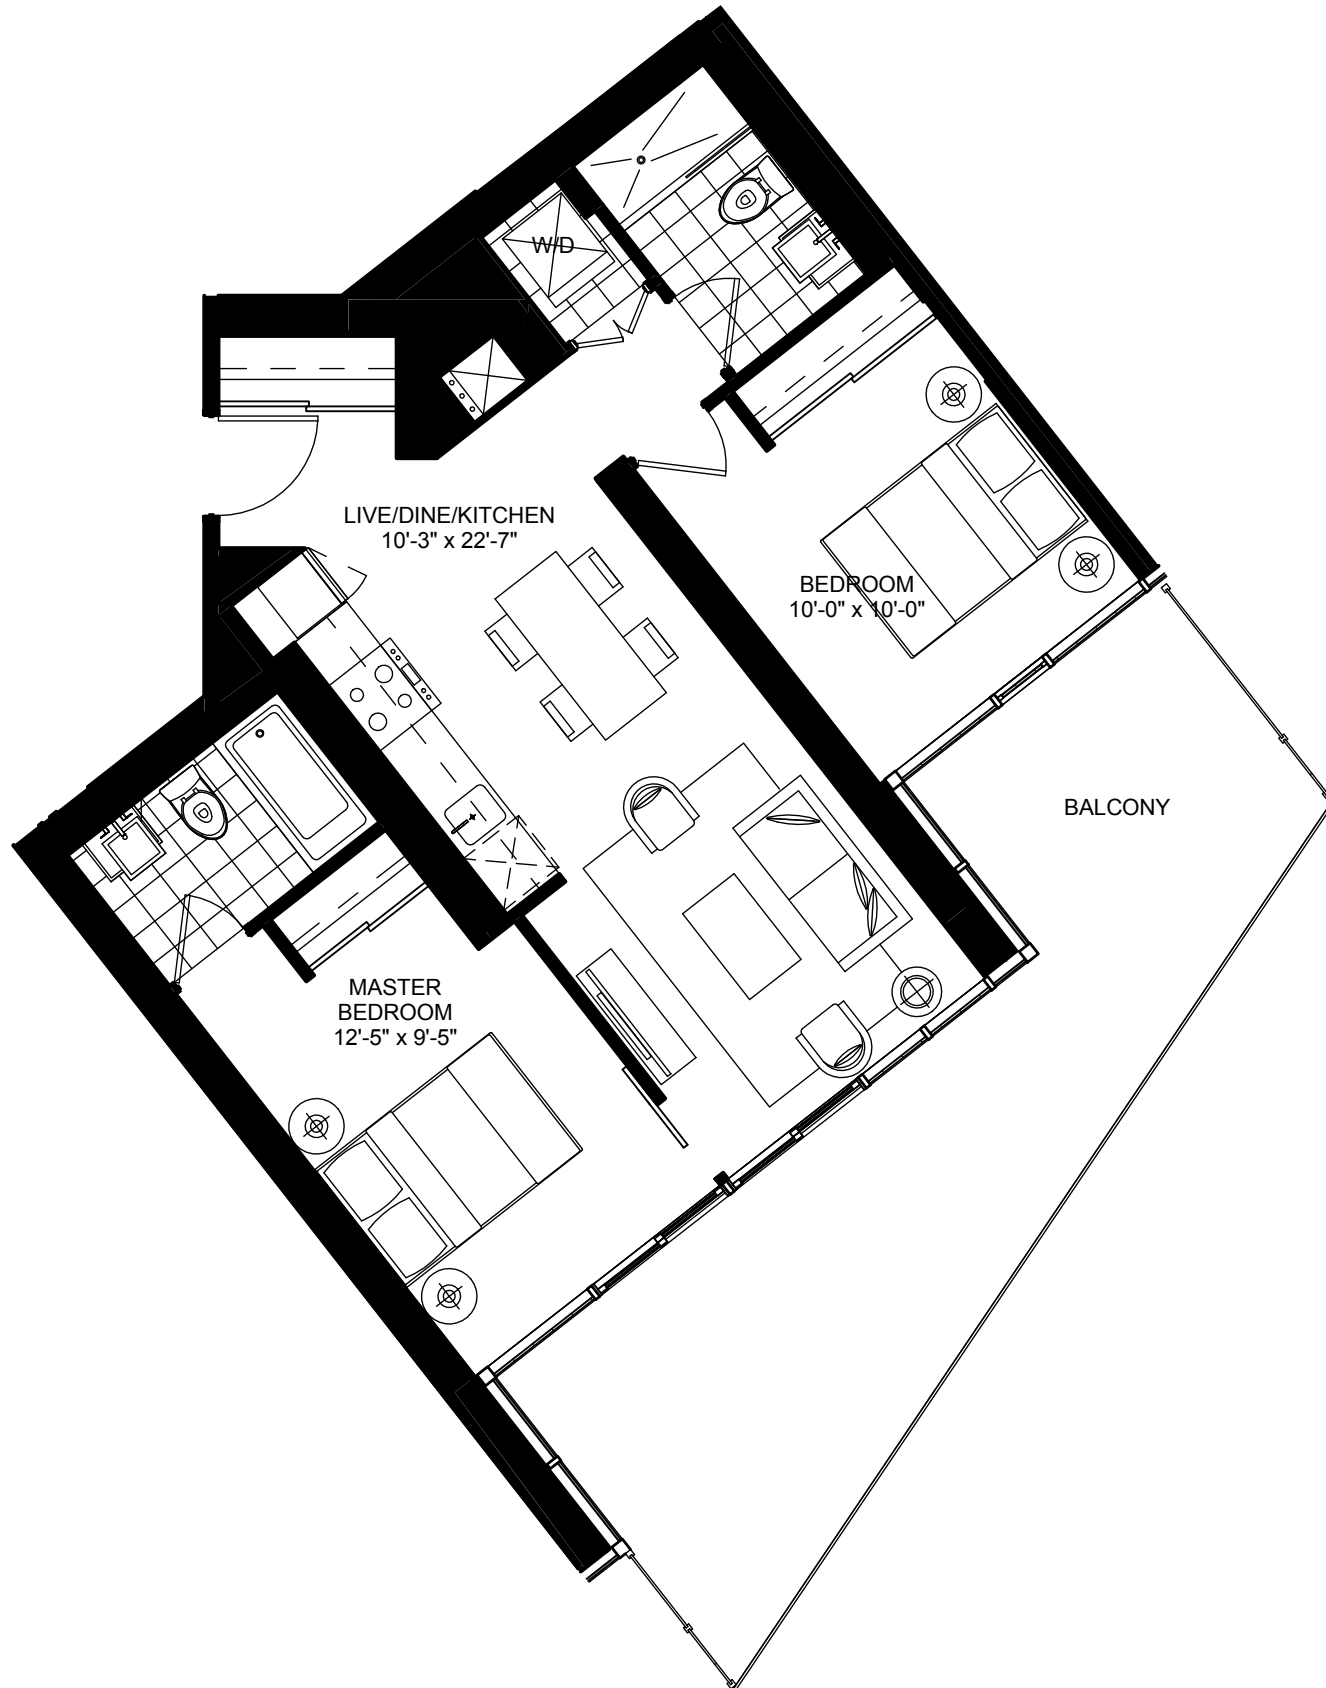

# SUITE JJ

TWO BEDROOM / 775 SQUARE FEET

FLOOR 3-4