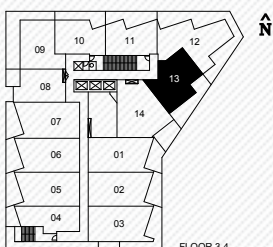

# SUITE JJ

TWO BEDROOM / 775 SQUARE FEET

FLOOR 3-4